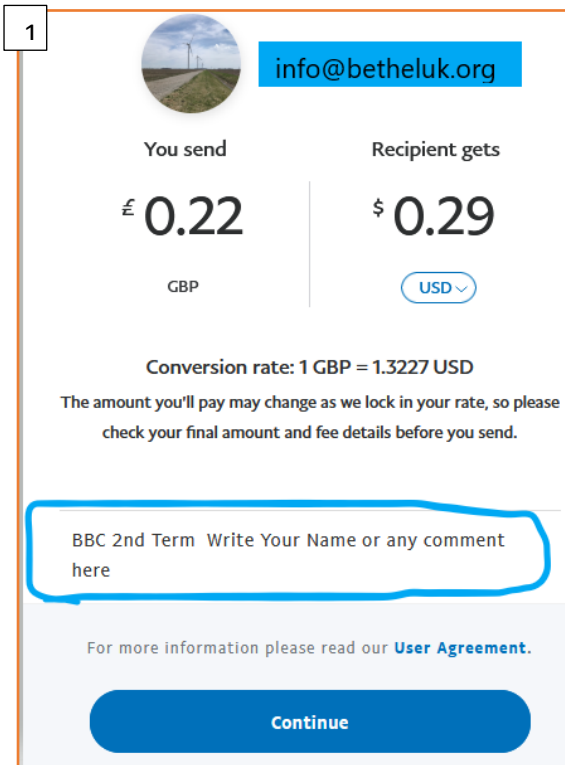

➤ How to Pay/Send Money by PayPal:

<https://www.youtube.com/watch?edufilter=NULL&v=V5wxuCxVvWU>

ብ ፕይፓል (PayPal) ክትከፍሉ ከለኹም እዚ ክፍሊት ንምንታይ እዩ (What is this payment for) ዝብል ምርጫ ምስበጻሕኩም **Paying for an item or Services** ዝብል **ኣይትምረጹ**፡ ኣብ ክንድኡ **Sending to Friends or Family** ዝብል ምረጹ። ንዝያዳ ሓበሬታ እዚ ኣብ ታሕቲ ዘሎ ናይ ሰኢ ሓበሬታ ተወከሱ።